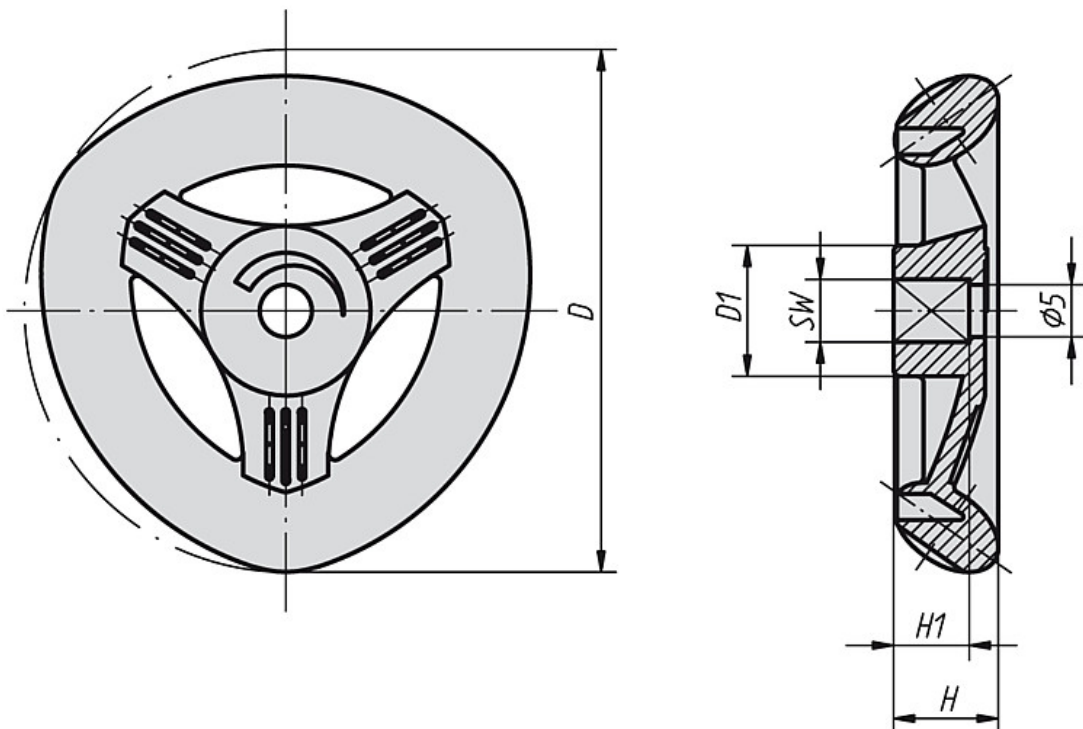

Delta wheels

Item description/product images

Description

Product description:

Novo-Grip delta wheels serve to create better conditions so that you can give your ideas concrete form and perfect shape. The delta shape also offers you the additional benefit to grasp the handwheel securely and comfortably.

Material:

Glass-fibre reinforced thermoplastic.

Note:

△ Add the desired colour here. No colour code is required with anthracite grey.

Drawings

Delta wheels

Overview of items

Order No.	Size	D	D1	H	H1	SW (square)
K0275.05005 Δ	1	50	12,5	10	7,3	5
K0275.05006 Δ	1	50	12,5	10	7,3	6
K0275.06306 Δ	2	63	15,8	12,6	9	6
K0275.06307 Δ	2	63	15,8	12,6	9	7
K0275.08008 Δ	3	80	20	16	12	8
K0275.08009 Δ	3	80	20	16	12	9