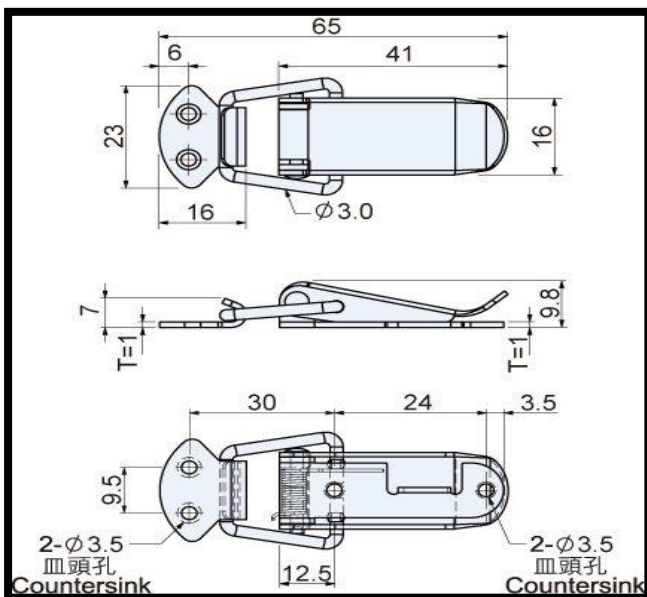

What's In The Bag?

Toggle Latch: CT-0313
Latch Plate: CT-0312-2

GH GoodHand UK

goodhanduk.co.uk

01908 221 151