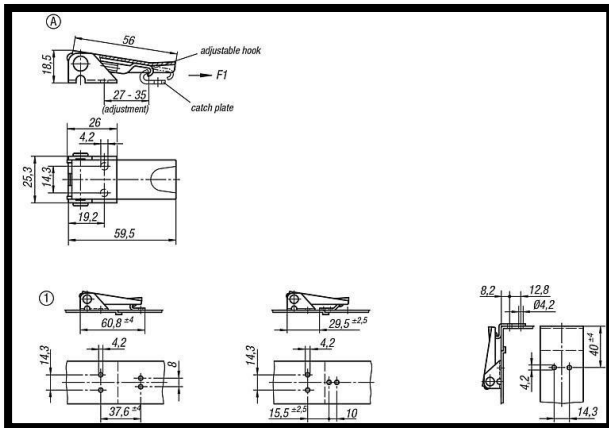

Light Duty Over Centre Adjustable  
Toggle Latch  
Part No. GH-47.1420601

**Product Description**

Adjustable Screw Latch In Steel No Lock  
Length 59mm

**Key Features**

Overall Length: 59mm  
Load Capacity: 100daN

**Other Features**

Weight: 0.047Kg

**Material**

Toggle Latch: Steel

**What's In The Bag?**

Toggle Latch: GH-47.1420601  
Latch Plate:

[goodhanduk.co.uk](http://goodhanduk.co.uk)

01908 221 151