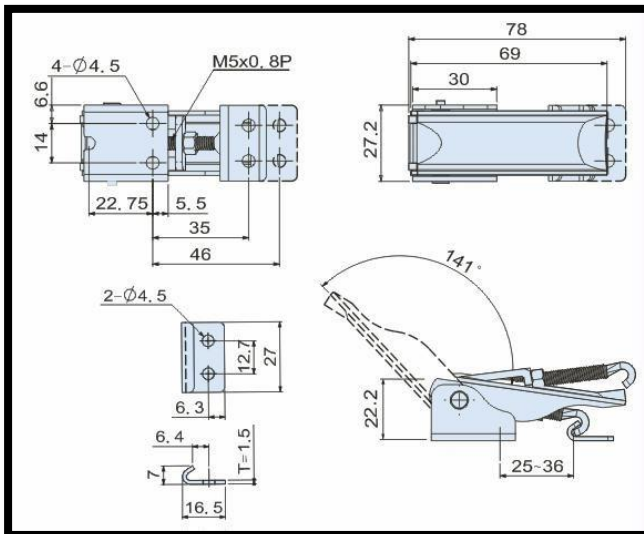

What's In The Bag?

Toggle Latch: CT-21207
Latch Plate:

goodhanduk.co.uk

01908 221 151