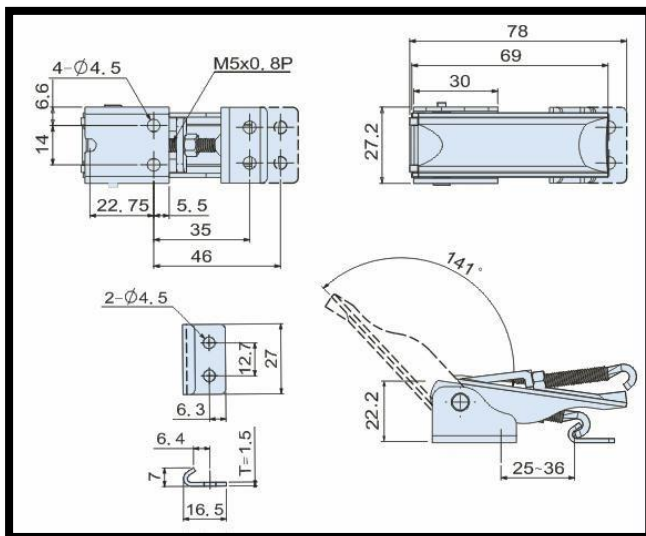

What's In The Bag?

Toggle Latch: CT-21207
Latch Plate:

goodhanduk.co.uk

01908 221 151