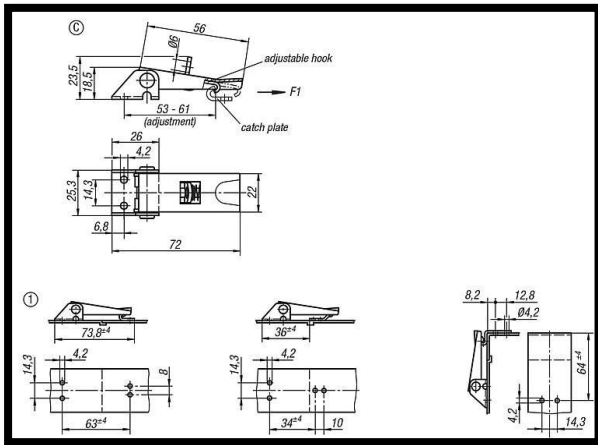

Light Duty Over Centre Adjustable
Toggle Latch
Part No. GH-46.3420722

Product Description

Adjustable Screw Latch Padlock Ring In
Stainless Length 72mm

Key Features

Overall Length: 72mm
Load Capacity: 100daN

Other Features

Weight: 0.051Kg

Material

Toggle Latch: Stainless Steel

What's In The Bag?

Toggle Latch: GH-46.3420722
Latch Plate:

goodhanduk.co.uk

01908 221 151