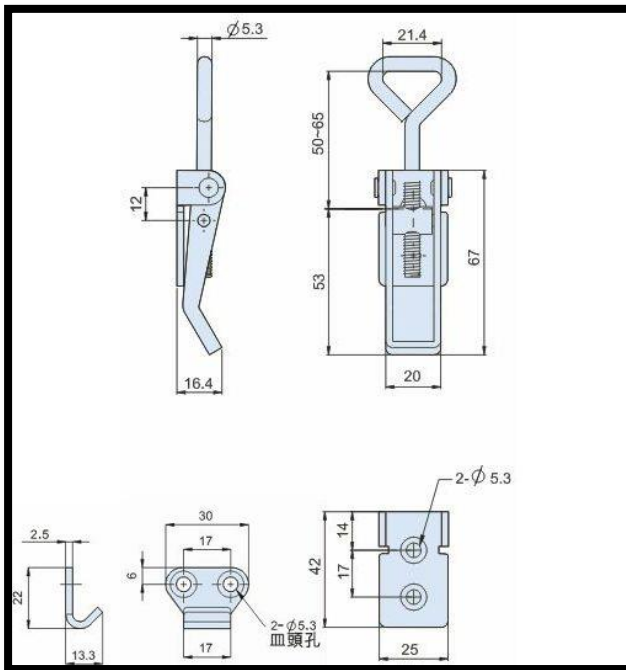

Adjustable Length Toggle Latch  
Part No. CT-0222

**Product Description**

Adjustable Latch With Catch Plate Zinc  
Plated L=103-118mm

**Key Features**

Overall Length: 103-118mm  
Load Capacity: 80daN

**Other Features**

Weight: 0.089Kg

**Material**

Toggle Latch: Zinc Plated Steel

**What's In The Bag?**

Toggle Latch: CT-0222  
Latch Plate: CT-0220-2

[goodhanduk.co.uk](http://goodhanduk.co.uk)

01908 221 151