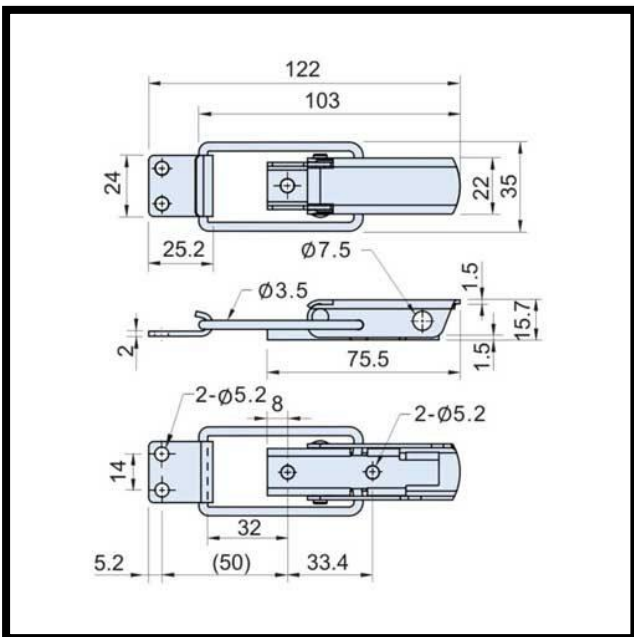

In Line Toggle Latch
Part No. CT-00207

GH GoodHand **UK**

Product Description

In Line Toggle Latch With Catch Plate Zinc Plated L=122mm

Key Features

Overall Length: 122mm
Load Capacity: 60daN

Other Features

Weight: 0.062Kg

Material

Toggle Latch: Zinc Plated Steel

What's In The Bag?

Toggle Latch: CT-00207
Latch Plate: CT-00207-2

GH GoodHand **UK**

goodhanduk.co.uk

01908 221 151