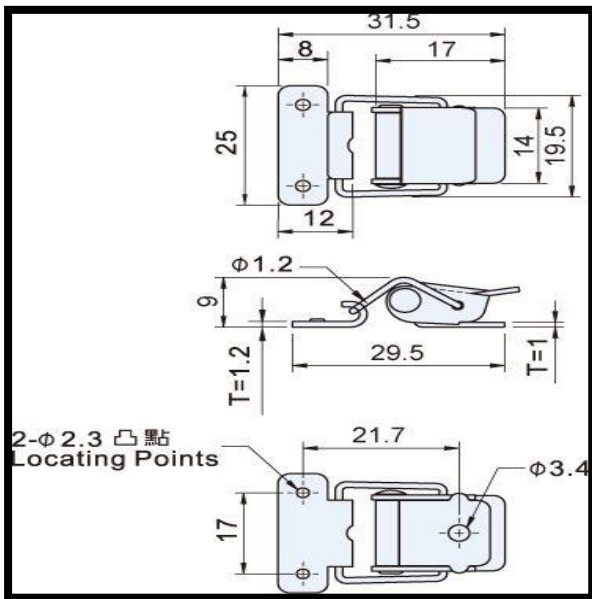

Light Duty Toggle Latch
Part No. CT-4110

Product Description

Light Duty Toggle Latch Steel In Natural Finish L=30mm

Key Features

Overall Length: 38mm
Load Capacity: daN

Other Features

Weight: 0.009Kg

Material

Toggle Latch: Steel

What's In The Bag?

Toggle Latch: CT-4110
Latch Plate: