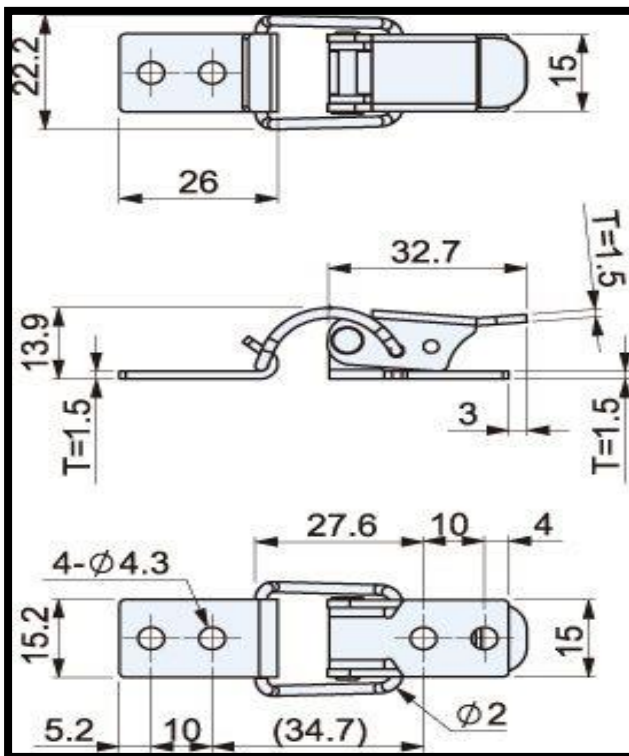

Spring Toggle Latches
Part No. CS-19103

Product Description

Spring Latch With Catch Plate In Stainless Steel L=64mm

Key Features

Overall Length: 64mm
Load Capacity: 23daN

Other Features

Weight: 0.023Kg

Material

Toggle Latch: Stainless Steel

What's In The Bag?

Toggle Latch: CS-19103
Latch Plate: CS-22-2

Spring Toggle Latches
Part No. CS-19103

GH GoodHand UK

GH GoodHand UK

goodhanduk.co.uk

01908 221 151