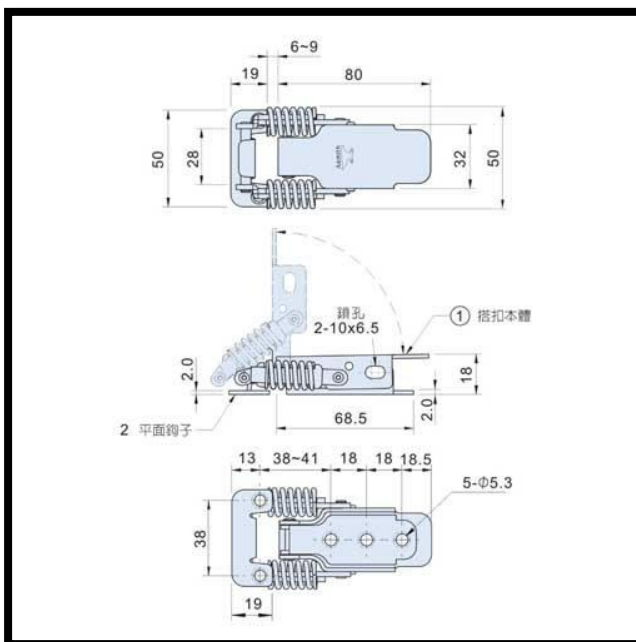

Draw Latch Spring Loaded Type Part No. CS-0130

Product Description

Spring Loaded Latch With Catch Plate
Stainless Steel L=99mm

Key Features

Overall Length: 99mm
Load Capacity: 34daN

Other Features

Weight: 0.141Kg

Material

Toggle Latch: Stainless Steel

What's In The Bag?

Toggle Latch: CS-0130
Latch Plate: CS-0130-2

goodhanduk.co.uk

01908 221 151