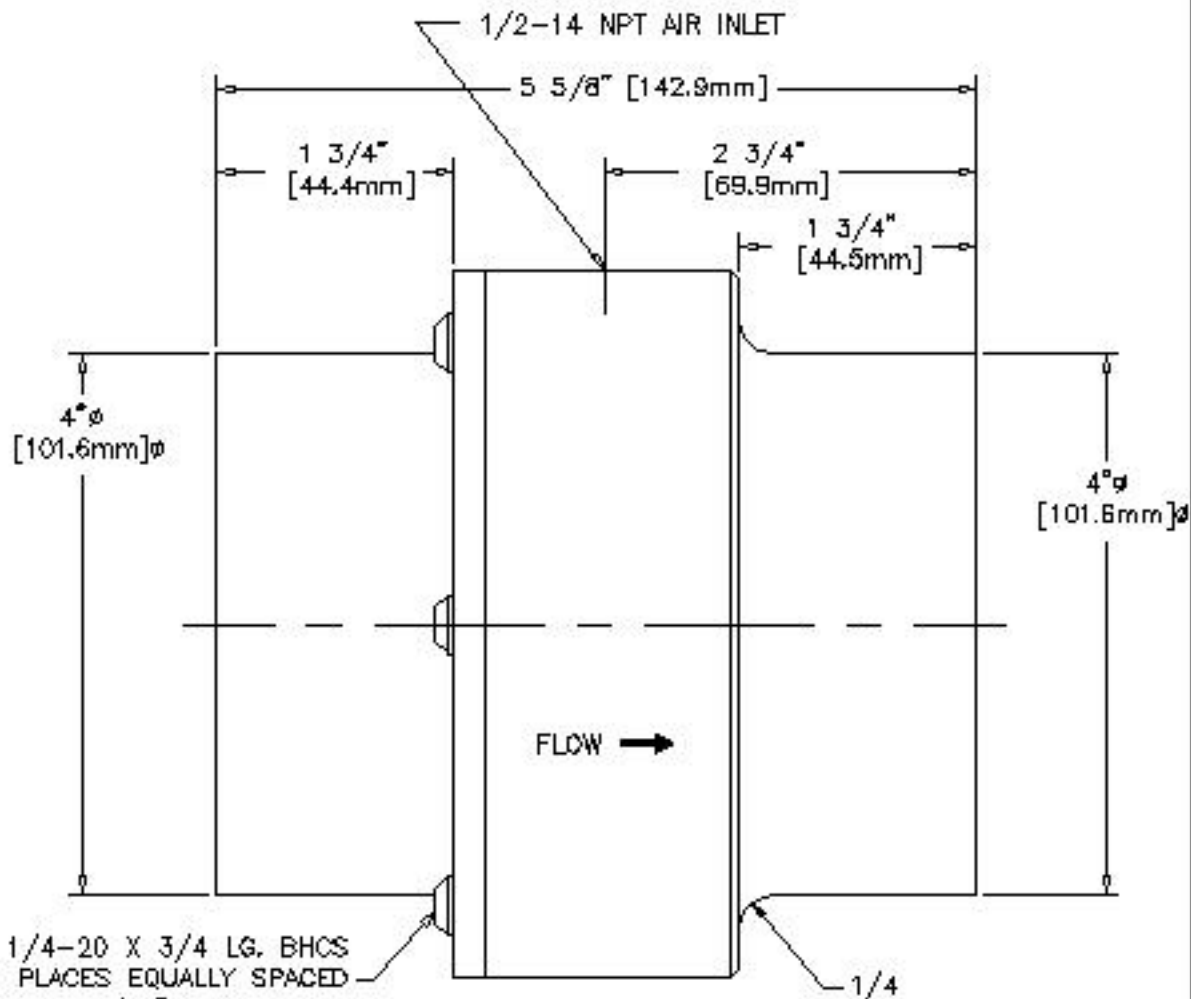

END VIEW

1/4-20 X 3/4 LG. BHCS
(6) PLACES EQUALLY SPACED
ON A 4-13/16" BOLT CIRCLE

SIDE VIEW

COPYRIGHT 1999 — EXAIR CORPORATION

EXAIR CORPORATION		
TITLE 4" ST. ST. LINE VAC		
DATE 2/24/98	DRAWING NUMBER DIM-6067	SCALE 1:1