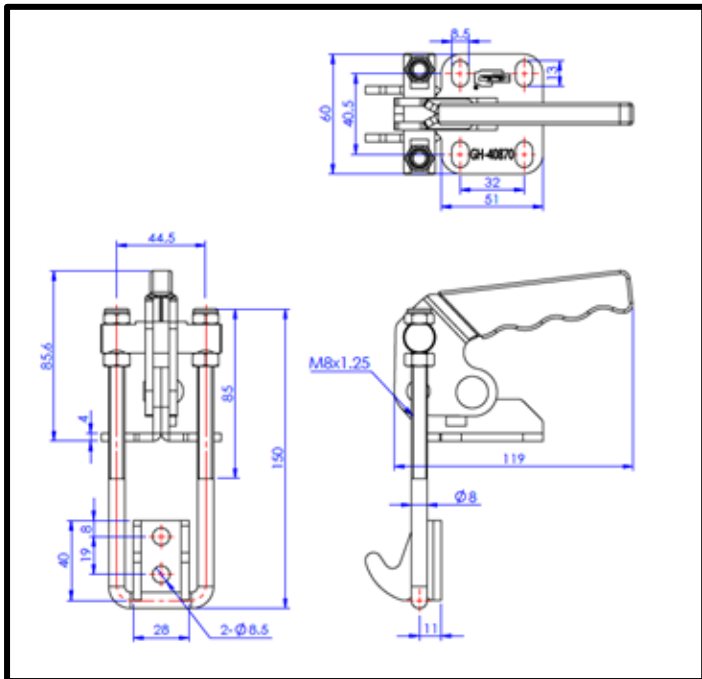

Latch Toggle Clamp
Part No. GH-40870-VSS

Product Description

Vertical Latch Clamp In SS Size
700Kg

Key Features

Overall Height: 150mm
Catch Plate Width: 28mm
Holding Force: 700daN

Other Features

Weight: 0.66Kg

Material

Toggle Clamp: 304 Stainless Steel
U Bar: 304 Stainless Steel
Latch Plate: 304 Stainless Steel

What's In The Bag?

Toggle Clamp: GH-40870-VSS
Latch Plate: GH-40870-LPSS
U Bar: GH-40870-UBSS

goodhanduk.co.uk