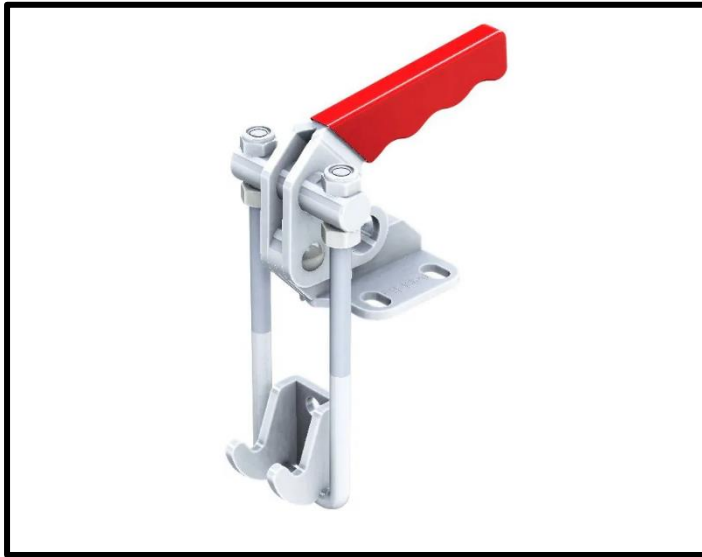

Latch Toggle Clamp
Part No. GH-40870-VSS

Product Description

Vertical Latch Clamp In SS Size
700Kg

Key Features

Overall Height: 150mm
Catch Plate Width: 28mm
Holding Force: 700daN

Other Features

Weight: 0.66Kg

Material

Toggle Clamp: 304 Stainless Steel
U Bar: 304 Stainless Steel
Latch Plate: 304 Stainless Steel

What's In The Bag?

Toggle Clamp: GH-40870-VSS
Latch Plate: GH-40870-LPSS
U Bar: GH-40870-UBSS

goodhanduk.co.uk