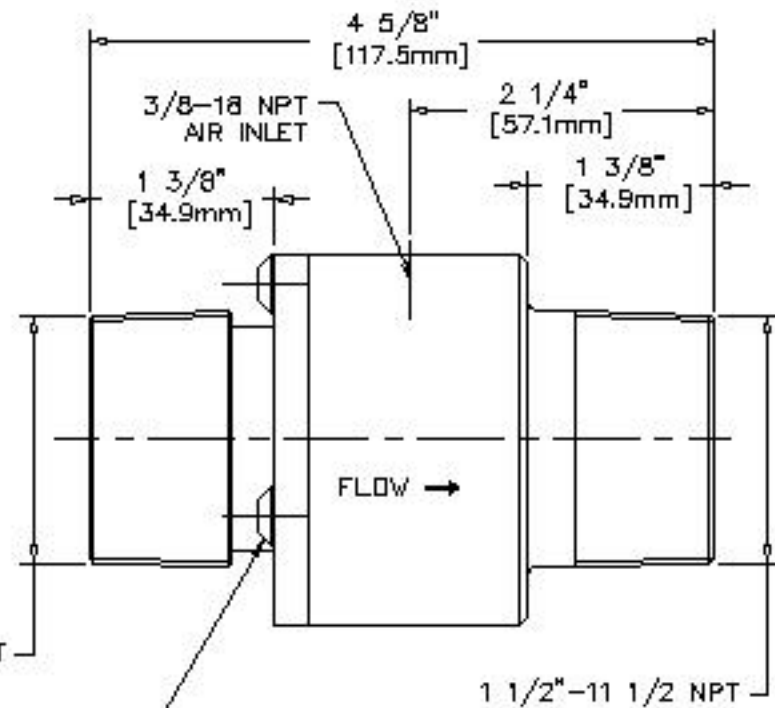

END VIEW

SIDE VIEW

1 1/2" -11 1/2 NPT
 1/4-20 X 3/4 LG. BHCS
 (3) PLACES EQUALLY SPACED
 ON A 2-5/16" [58.7mm] BOLT CIRCLE

COPYRIGHT 2001
 EXAIR CORPORATION

EXAIR CORPORATION		
TITLE 1-1/2" THREADED ALUMINUM LINE VAC		
DATE 7/11/01	DRAWING NUMBER DIM-140150	SCALE 1:1