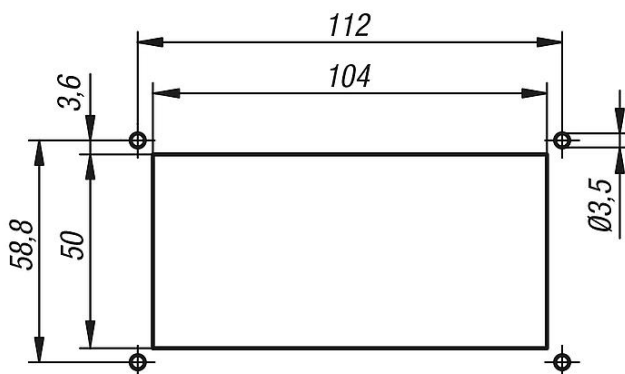

Recessed handles

Item description/product images

Description

Material:
Thermoplastic (ABS).

Version:
black.

Note:
Max. load 500 N/pair.

Drawings

Overview of items

Recessed handles

Recessed handles

Overview of items

Order No.	Version 2	A1	A2	B1	B2	H	L1	T	Load capacity N
K1079.1121	screw on	112	94	40	58,8	79	131	58	250