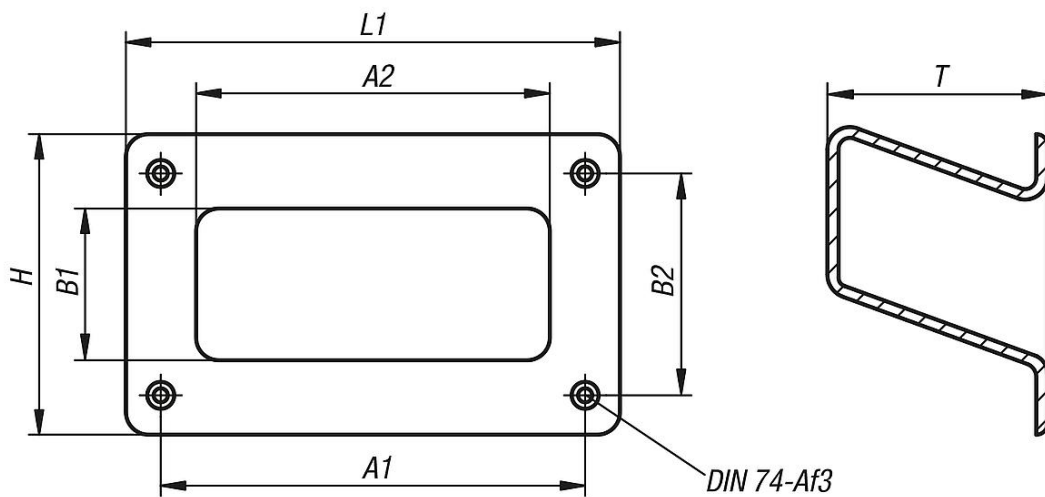

Recessed handles

Item description/product images

Description

Material:
Thermoplastic (ABS).

Version:
black.

Note:
Max. load 500 N/pair.

Drawings

Overview of items

Recessed handles

Recessed handles

Overview of items

Order No.	Version 2	A1	A2	B1	B2	H	L1	T	Load capacity N
K1079.1121	screw on	112	94	40	58,8	79	131	58	250