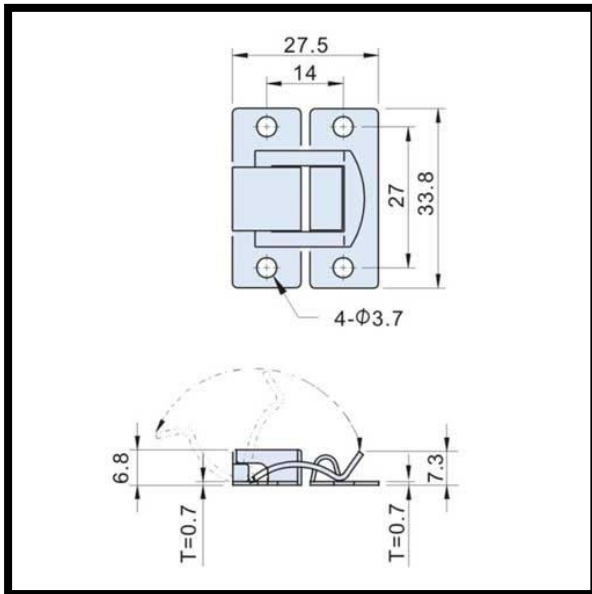

Light Duty Toggle Latch
Part No. C-1820

Product Description

Light Duty Toggle Latch With Catch Plate
Nickel Plate L=28mm

Key Features

Overall Length: 28mm
Load Capacity: daN

Other Features

Weight: 0.009Kg

Material

Toggle Latch: Nickel Plated Steel

What's In The Bag?

Toggle Latch: C-1820
Latch Plate:

goodhanduk.co.uk

01908 221 151