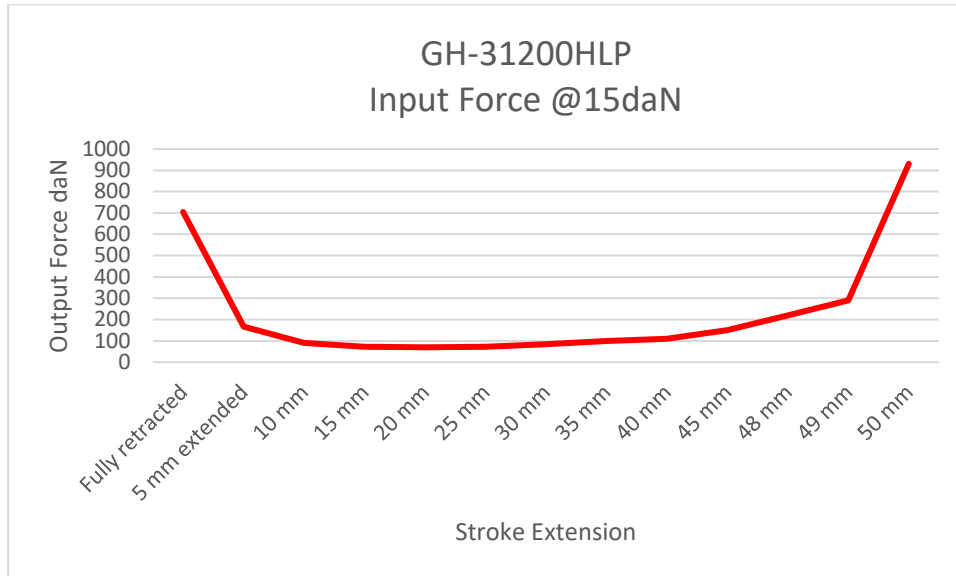

Toggle Press
Part No. GH-31200HLP

goodhanduk.co.uk

01908 221 151