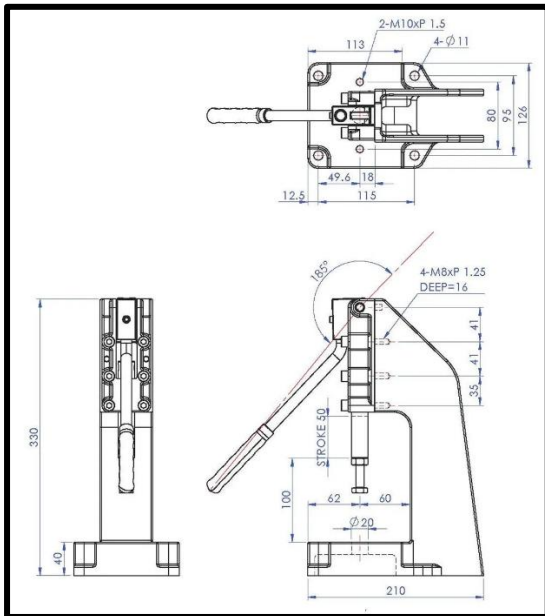

Toggle Press
Part No. GH-31200HLP

GH GoodHand UK

Product Description

Toggle Press Travel 50mm Size 1200daN

Key Features

Stroke: 50mm
Holding Force: 1200daN

Other Features

Handle Opens: 185°
Weight: 8.55Kg

Material

Toggle Press: Steel
Handle: uPVC
Spindle: Zinc Plated Mild Steel

Whats In The Bag?

Press Frame: GH-31200MB
Toggle Clamp: GH-31200-HLM
Spindle: SA-107515

GH GoodHand UK

goodhanduk.co.uk

01908 221 151