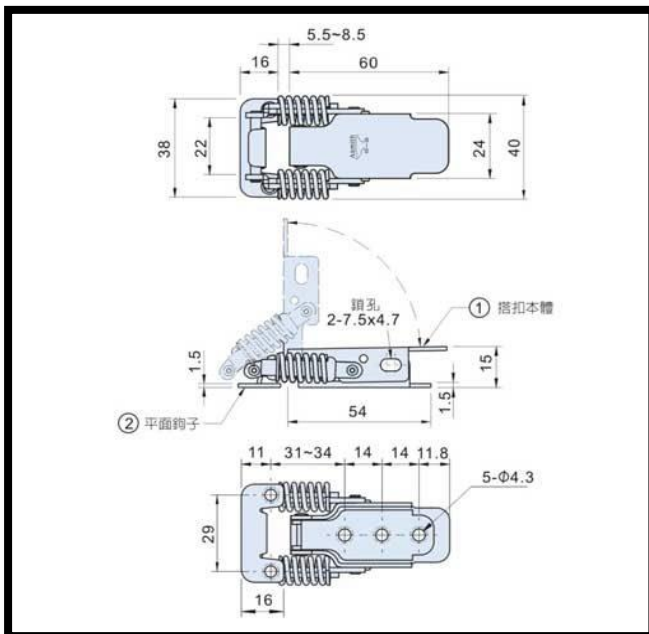

goodhanduk.co.uk

01908 221 151