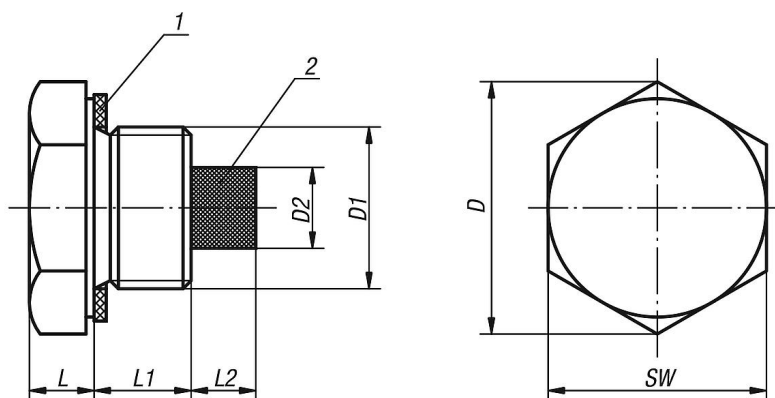

The magnetic effect of the screw plug attracts iron particles in the oil. Screwing the plug into the drain outlet diminishes possible damage to mechanical components.

Drawing reference:

- 1) flat seal
- 2) magnet

Drawings

Overview of items

Screw plugs aluminium with magnet

Order No.	D	D1	D2	L	L1	L2	SW
K0453.21014	21	G1/4	5	7	10	6	19
K0453.24038	24,5	G3/8	8	7	10	7	22
K0453.30012	30	G1/2	10	8	10	7	27
K0453.36034	36,5	G3/4	13	8	10	7	34
K0453.42100	42,5	G1	13	8	14	7	40