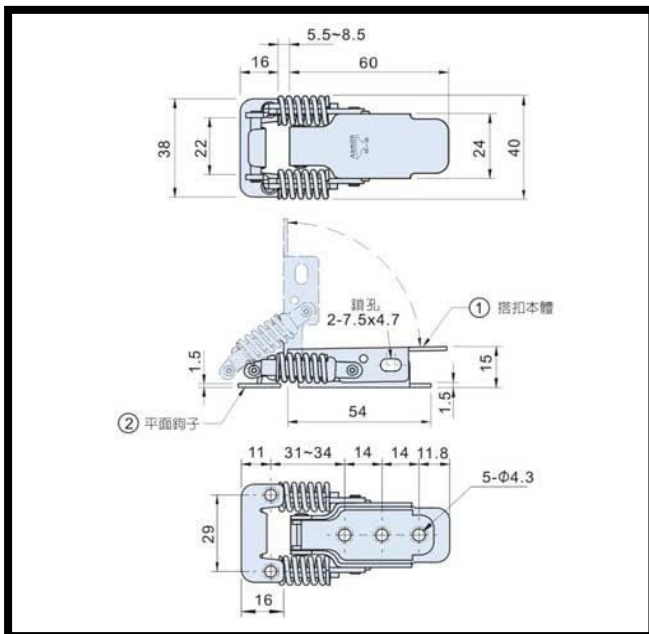

Draw Latch Spring Loaded Type Part No. CT-0120

Product Description

Spring Loaded Latch With Catch Plate Zinc Plated L=76mm

Key Features

Overall Length: 76mm
Load Capacity: 36daN

Other Features

Weight: 0.064Kg

Material

Toggle Latch: Zinc Plated Steel

What's In The Bag?

Toggle Latch: CT-0120
Latch Plate: CT-0120-2

goodhanduk.co.uk

01908 221 151