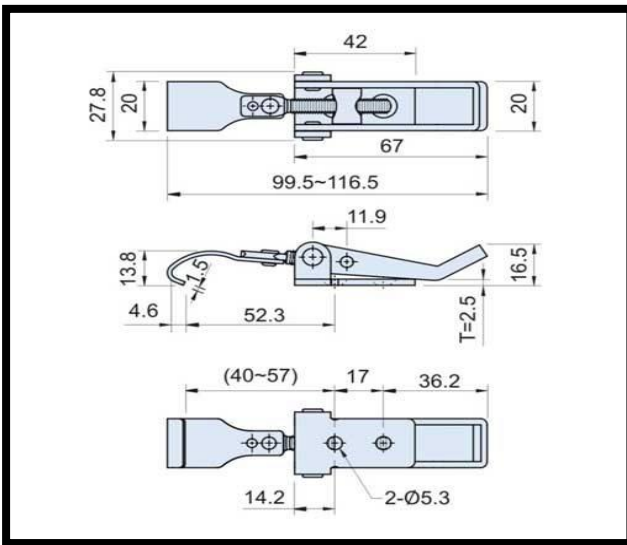

Adjustable Length Toggle Latch
Part No. CT-02221-W-1

Product Description

Adjustable Latch Without Catch Plate Zinc Plated 93-110mm

Key Features

Overall Length: 93-110mm
Load Capacity: 40daN

Other Features

Weight: 0.071Kg

Material

Toggle Latch: Zinc Plated Steel

What's In The Bag?

Toggle Latch: CT-02221-W-1

goodhanduk.co.uk

01908 221 151