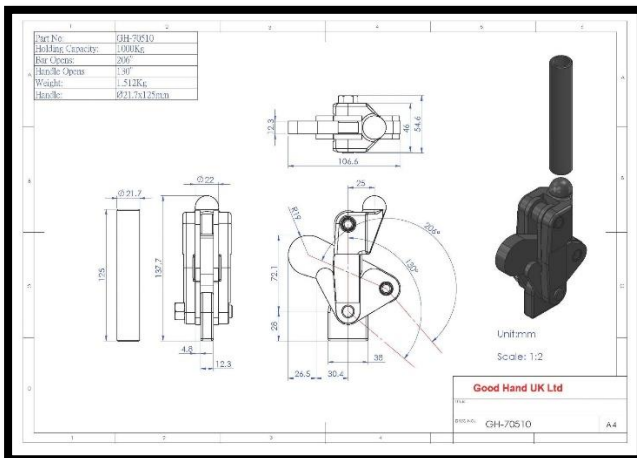

Heavy Duty Vertical Toggle Clamp Part No. GH-70510

Product Description

Heavy Duty Toggle Clamp Swivel Base Solid
Arm Size 1000daN

Key Features

Overall Height:	137.7mm
Underarm Height:	28mm
Arm Length:	26.5mm
Holding Force:	1000daN

Other Features

Arm Opens:	206°
Handle Opens:	130°
Weight:	1.49Kg

Material

Toggle Clamp:	Cast Iron
Spindle:	Cast Iron
Handle:	Cast Iron
Flanged Washers:	

Whats In The Bag?

Toggle Clamp:	GH-70510
Spindle:	
2x Flanged Washers:	