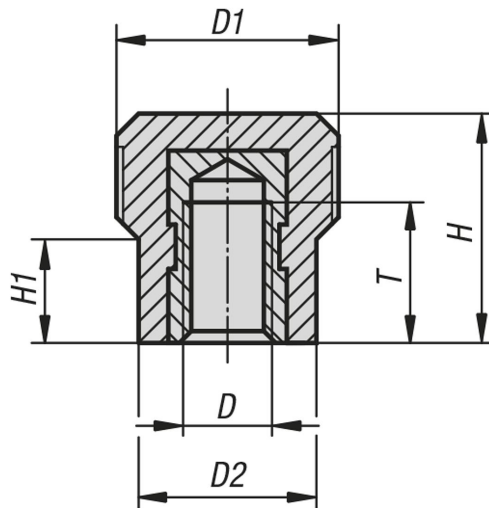

Knurled knobs

Item description/product images

Description

Material:
Thermoset PF 31, black.
Bush brass.

Version:
Tapped bush, bright

On request:
Other colours.

Drawings

Overview of items

Knurled knobs

Order No.	D	D1	D2	H	H1	T
K0142.11203	M3	13	10	13,5	6	6
K0142.11204	M4	13	10	13,5	6	6
K0142.11504	M4	15	12	15,5	7	7
K0142.11505	M5	15	12	15,5	7	7
K0142.11506	M6	15	12	15,5	7	7